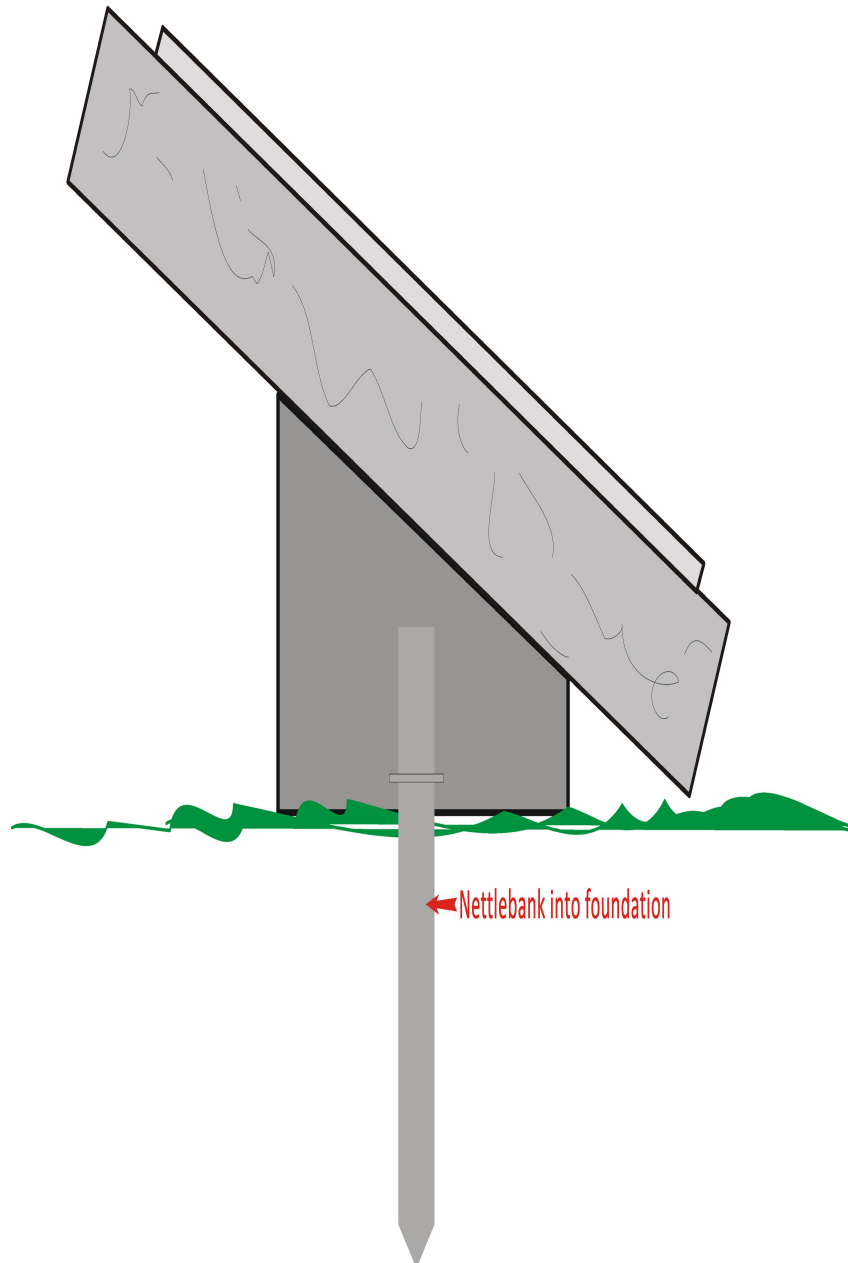

The granite memorial will be attached to a wedge with a sealant and the wedge will be secure to a concrete foundation with a steel dowel

William Purves Memorials will maintain the up keep of the memorial by cleaning and re-painting when required. As well as any re-fixing that the memorial may require.